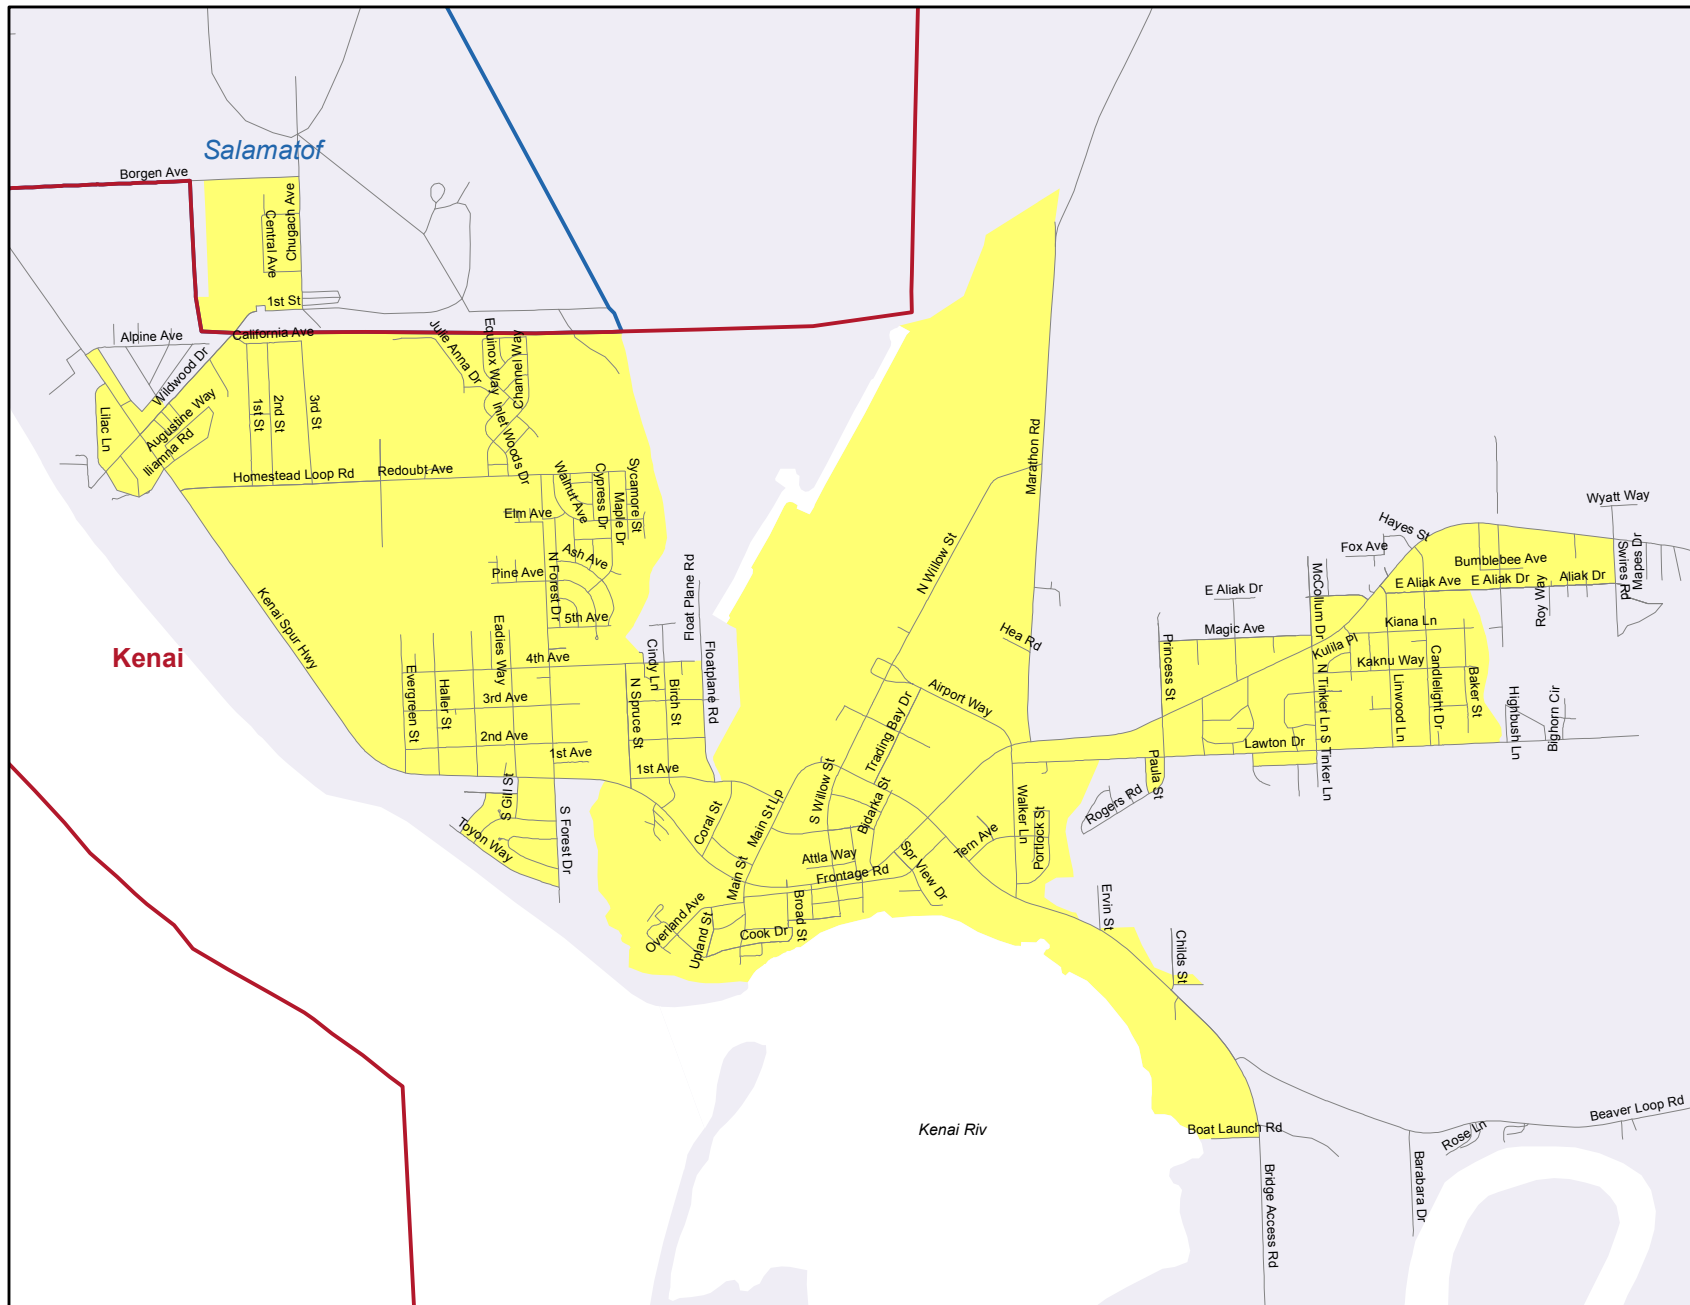

# Kenai Urban Cluster 2010 Census

## Legend

- CDP
- City
- Highways
- Roads
- Borough/CA
- Urban

Prepared by:  
Alaska Department of  
Labor & Workforce  
Development

July 2012

Source: US Census  
2010 TIGERLine